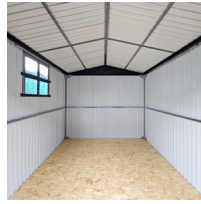

MAMMOTH SHEDS